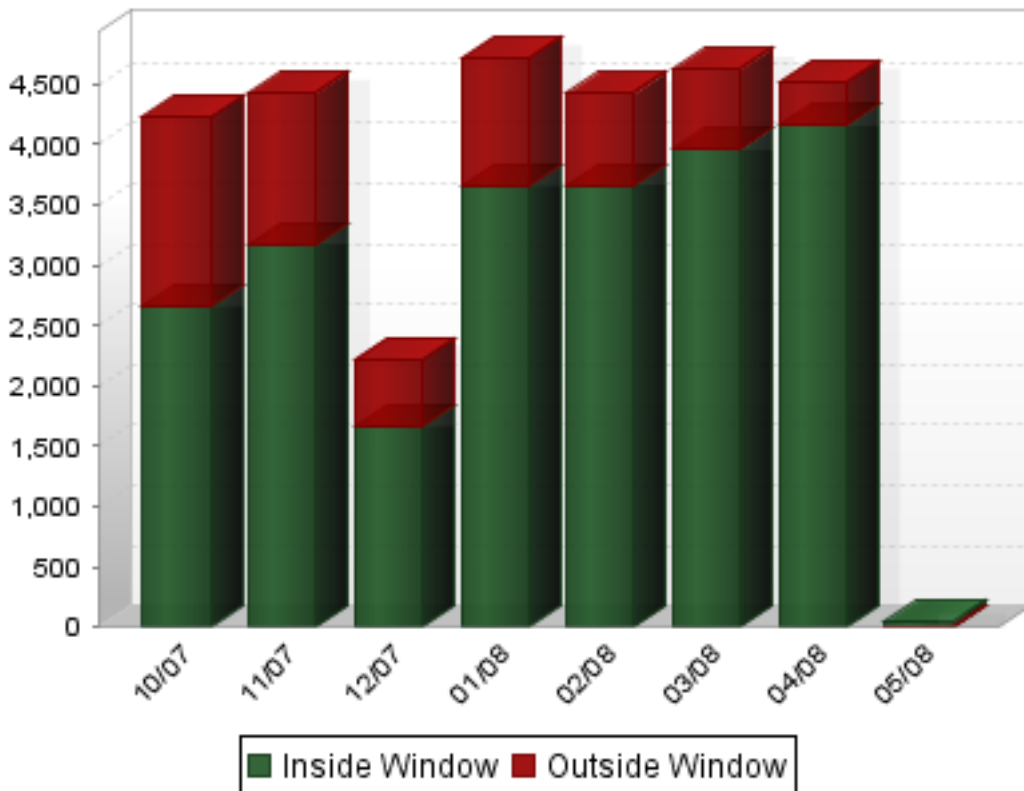

Change Window

Date: 6/24/08 12:08 PM
Approval ID: Not applied
Use strict package match: No
Element Exists: Not applied
Nodes: All
Node name: Not applied
Node Properties: Not applied
Rules: All
Rule name: Not applied
Element name: Not applied
Element Properties: Not applied
Version Properties: Not applied
Change types: Added, Modified, Removed
Severity range: 1 - 10000
Current versions only: No
Frequency: Monthly, Prior to 5/15/08 12:00 AM, 8 intervals
Packages: Not applied

Details

Interval	Inside Window	Outside Window	Total
Oct 2007	2,657	1,577	4,234
Nov 2007	3,174	1,252	4,426
Dec 2007	1,668	558	2,226
Jan 2008	3,658	1,058	4,716
Feb 2008	3,667	754	4,421

Interval	Inside Window	Outside Window	Total
Mar 2008	3,958	662	4,620
Apr 2008	4,157	362	4,519
May 2008	40	0	40
Totals:	22,979	6,223	29,202