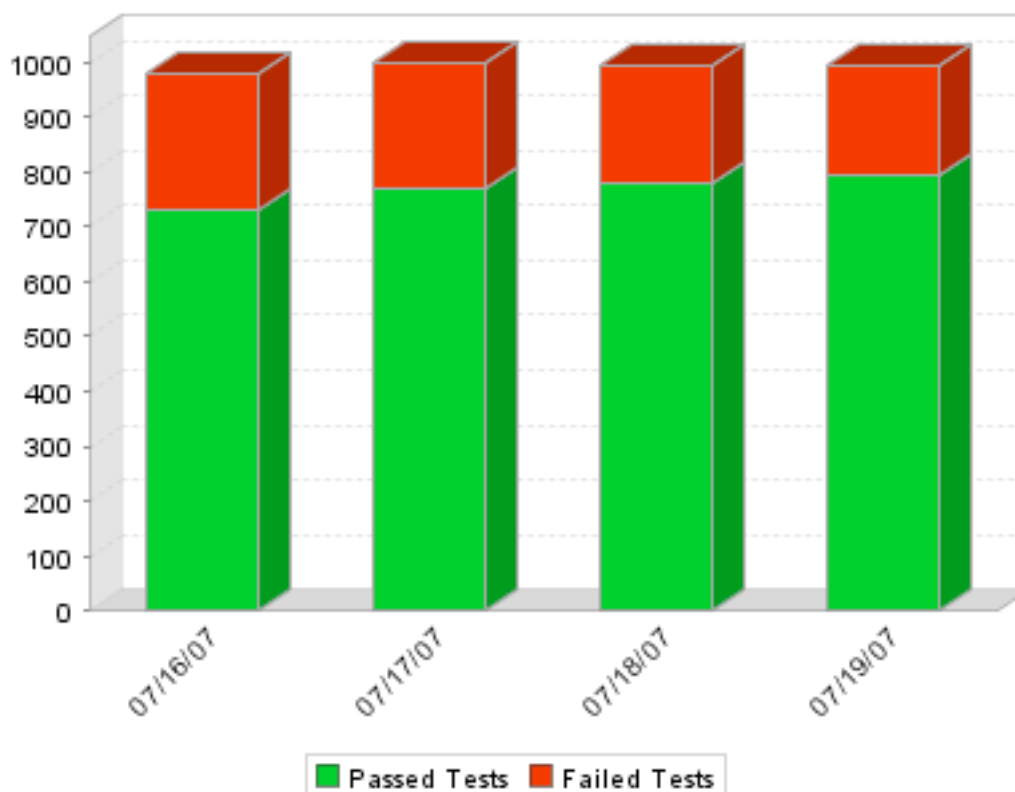

CIS Compliance History - Servers

Date: Jul 31, 2007 1:30:03 PM
Tests: MS Windows Server 2000
Nodes: Servers
Node name: Not applied
Node Properties: Not applied
Test Severity range: All
Frequency: Daily, Since 7/16/07 12:00 AM, 4 intervals

Details

Interval	Passed	Failed	Total
07/16/07	730	250	980
07/17/07	770	230	1000
07/18/07	780	215	995
07/19/07	795	200	995
Totals	3075	895	3970