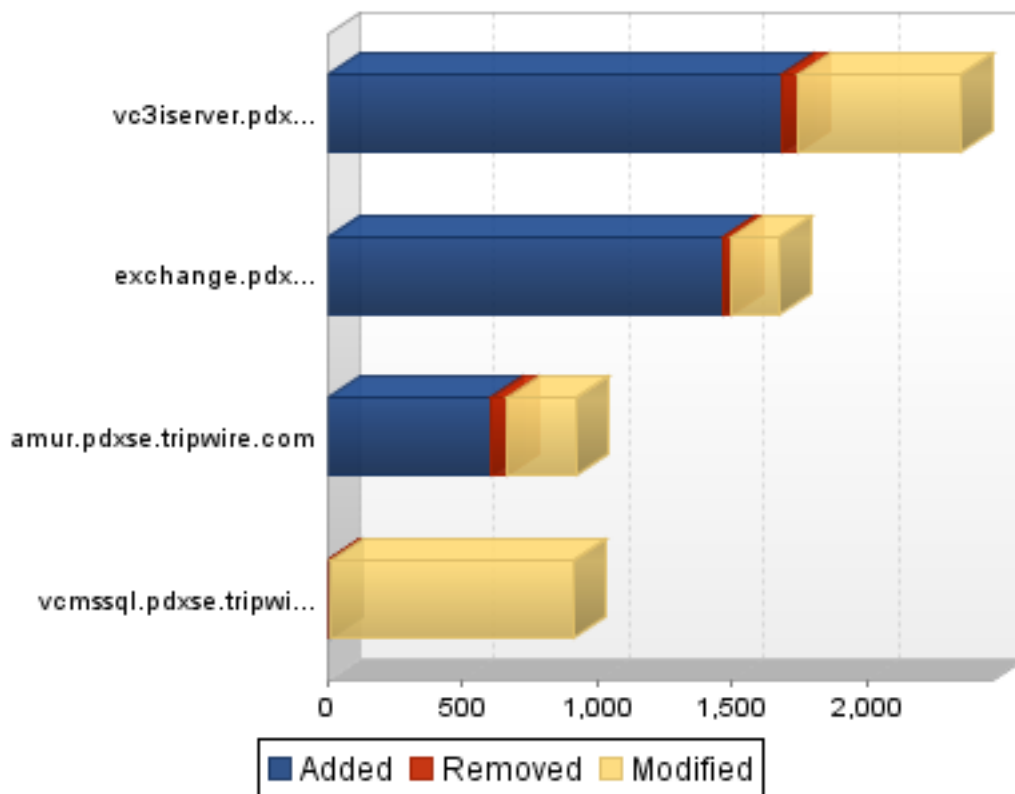

Frequently Changing Node

Date:	6/25/08 5:27 AM
Node count:	4
Approval ID:	Not applied
Change window:	Not applied
Use strict package match:	No
Element Exists:	Not applied
Nodes:	All
Node name:	Not applied
Node Properties:	Not applied
Rules:	All
Rule name:	Not applied
Element name:	Not applied
Element Properties:	Not applied
Version Properties:	Not applied
Change types:	Added, Modified, Removed
Severity range:	1 - 10000
Current versions only:	No
Time range:	All time
Packages:	Not applied
Details table sort:	Total, descending
Details table (2nd) sort:	Name, ascending