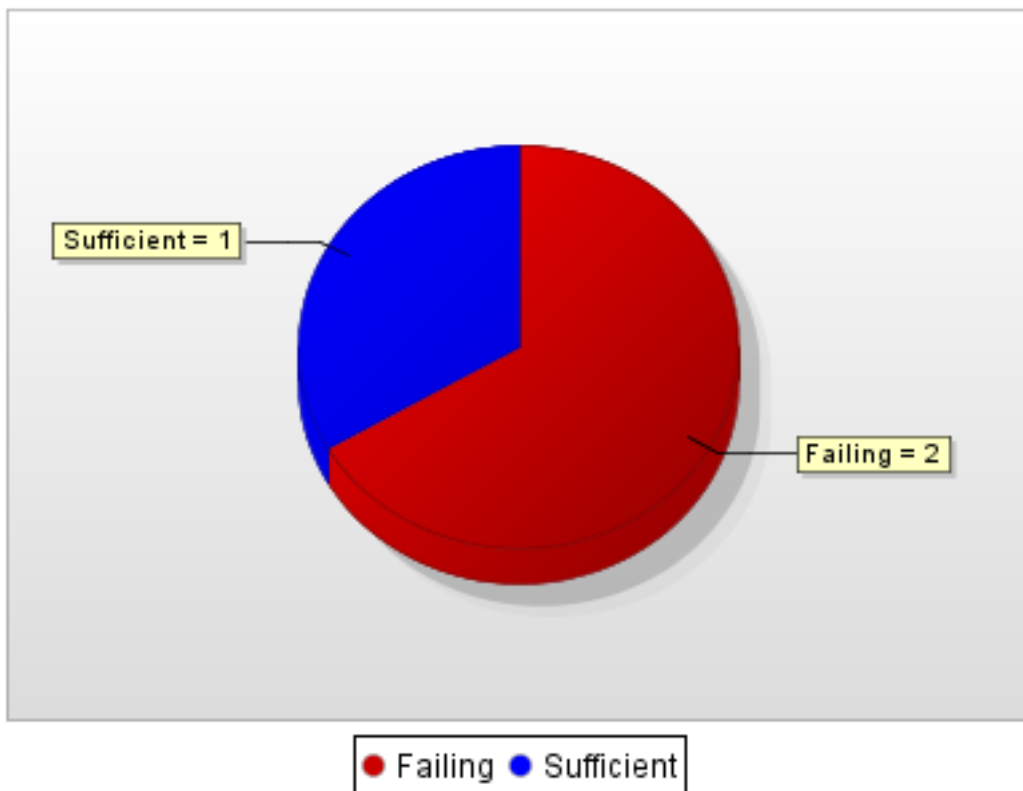

# CIS Virtual Infrastructure Scoring

**Date:** 4/1/08 2:55 PM  
**Group by:** Policy, Node  
**Display raw score (without waivers):** Yes  
**Nodes:** VMware  
**Node name:** Not applied  
**Node Properties:** Not applied  
**Policies:** VMware ESX Server 3.x Benchmark - CIS v 1.0  
**Nodes sort:** Name, ascending  
**Policies sort:** Name, ascending  
**Scoring range sort:** Score, descending  
**Details table sort:** Name, ascending